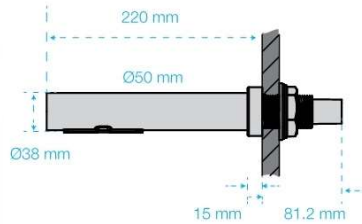

Automated hands free eco taps

Help to control the spread of COVID-19 and other illnesses in the work place. Eco taps mean less contact with surfaces reducing the opportunity for viruses and bacteria to settle on the surface

- Soap dispenser
- Water dispenser, available directly off the mains or heated via an under-sink heater
- High speed hand dryer
- Brushless motors for long lasting service life
- Tap manufactured using high grade stainless steel

Wall mounted