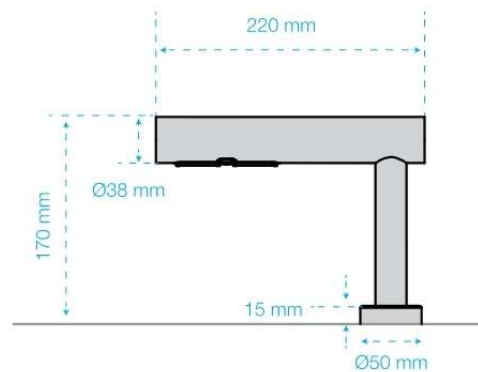

Wall mounted

The system has the ability to be mounted directly into the wall or onto the sink itself

Sink mounted

Above is an example of a typical instalment of the sink mounted unit.

Ideal for Airports, Schools, Sports halls, Motorway Stations, Hotels, Restaurants, Nursing homes and many more applications with large amounts of foot traffic